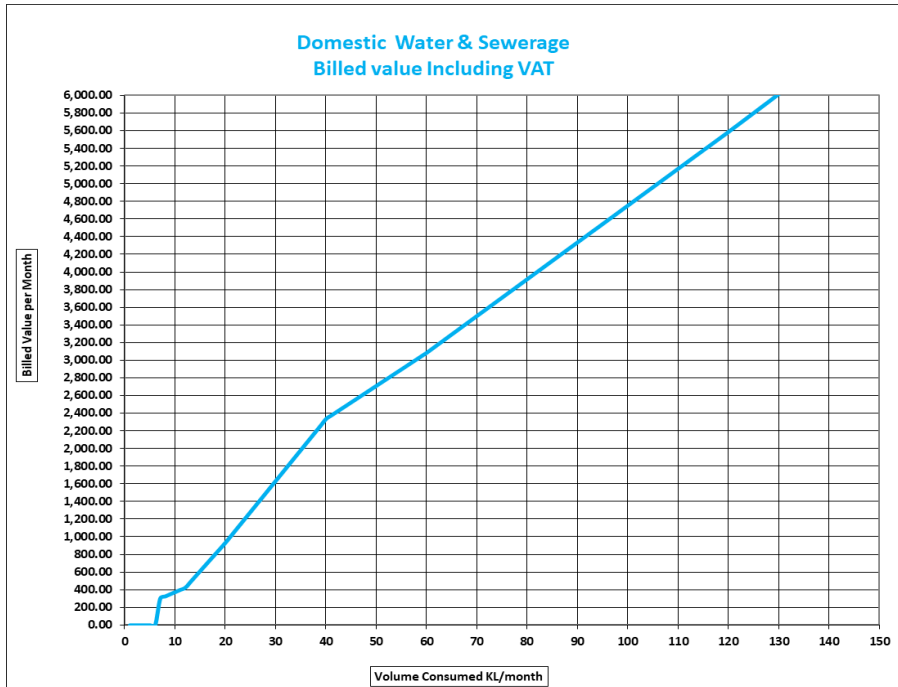

Published in conjunction with the City of Mbombela

Yearly Domestic Water and Sanitation Tariffs 1 July 2025

WATER TARIFF

Fixed charge for consumption exceeding 6 Kl/month

Variable charge per Kiloliter

- up to 6 kl
- 6 kl up to 12 kl
- 12 kl up to 20 kl
- 20 kl up to 40 kl
- 40 kl up to 60 kl
- 60 kl up to 120 kl
- Over 120 kl

Incl. VAT	
R	167.91
R	-
R	14.96
R	36.91
R	40.28
R	45.34
R	50.47
R	51.83

SANITATION TARIFFS

Fixed charge for consumption exceeding 6 Kl/month

Variable charge per Kiloliter

- up to 6 kl
- 6 kl up to 12 kl
- 12 kl up to 20 kl
- 20 kl up to 40 kl
- Over 40 kl

Incl. VAT	
R	167.91
R	-
R	14.96
R	40.40
R	44.57
R	-

The graph below indicates what your total bill value will be at various levels of usage

To report service disruptions the following number is available 24 hours per day